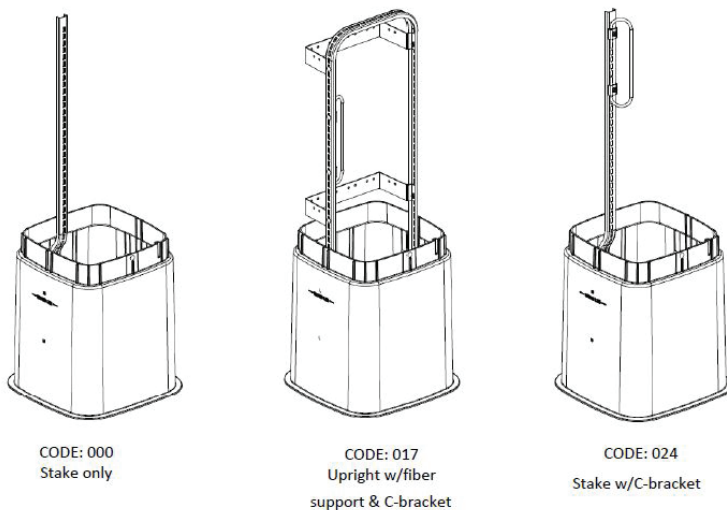

Installation:

The pedestal has been designed for stability and mitigates pull-over. During installation, bury the pedestal base to the desired depth in the ground and backfill. Additionally, the pedestals come with various self-locking dome options to address specific security requirements.

Internal bracket configurations

- Telecom / FTTX
- Utility
- Wireless
- Broadband Cable

Z05 Outline Dimensions

Z06 Outline Dimensions

Z05/Z06 Bracket Options

Lock Options

Note: All dimensions are in inches

Ordering Information

| ABS Part No. | Description |
|-----------------|--|
| Z05SS07-20000BK | Z05 12"x12" Vented Pedestal, 25" self locking dome with 7/16" hex lock, light green, mounting stake |
| Z05SS07-20017BK | Z05 12"x12" Vented Pedestal, 25" self locking dome with 7/16" hex lock, light green, upright with dual offset fiber wrap brackets and strand C-bracket |
| Z05SS07-20024BK | Z05 12"x12" Vented Pedestal, 25" self locking dome with 7/16" hex lock, light green, mounting stake with strand C-Bracket |
| Z06SS07-20000BK | Z06 12"x12" Vented Pedestal, 30" self locking dome with 7/16" hex lock, light green, mounting stake |
| Z06SS07-20017BK | Z06 12"x12" Vented Pedestal, 30" self locking dome with 7/16" hex lock, light green, upright with dual offset fiber wrap brackets and strand C-bracket |
| Z06SS07-20024BK | Z06 12"x12" Vented Pedestal, 25" self locking dome with 7/16" hex lock, light green, mounting stake with strand C-bracket |