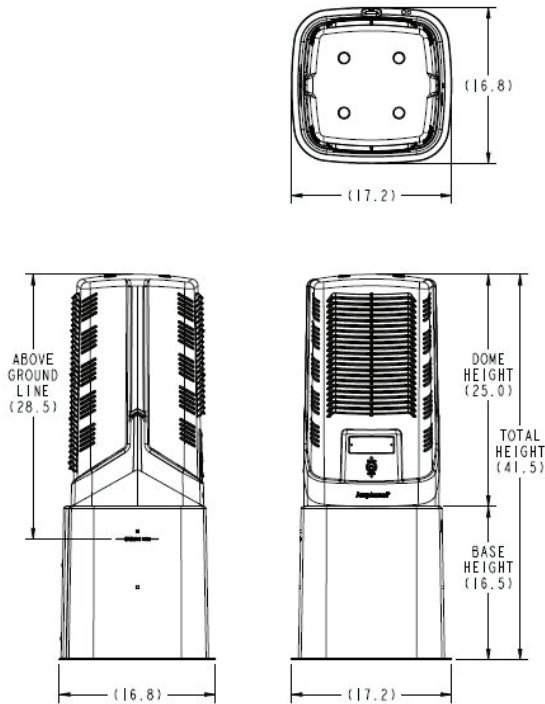

Features:

- Secure and robust for all weather conditions with high-impact resistant UV stabilized material.
- Thermally optimized integrated vent design for reliable operation in all environments.
- Craft-friendly one-piece dome comes with a self-latching lock that slides easily into secure locking position. Temporary drop access.
- All hardware and bracket options are constructed of aluminum and stainless steel for sturdiness.
- 360° access and rectangular shape provides increased workable area.

Internal bracket configurations

- Telecom / FTTX
- Utility
- Wireless
- Broadband Cable

Z05 Outline Dimensions

Z06 Outline Dimensions

Z05/Z06 Bracket Options

Lock Options

Note: All dimensions are in inches

Ordering Information

| ABS Part No. | Description |
|-----------------|--|
| Z05SS07-20000BK | Z05 12"x12" Vented Pedestal, 25" self locking dome with 7/16" hex lock, light green, mounting stake |
| Z05SS07-20017BK | Z05 12"x12" Vented Pedestal, 25" self locking dome with 7/16" hex lock, light green, upright with dual offset fiber wrap brackets and strand C-bracket |
| Z05SS07-20024BK | Z05 12"x12" Vented Pedestal, 25" self locking dome with 7/16" hex lock, light green, mounting stake with strand C-Bracket |
| Z06SS07-20000BK | Z06 12"x12" Vented Pedestal, 30" self locking dome with 7/16" hex lock, light green, mounting stake |
| Z06SS07-20017BK | Z06 12"x12" Vented Pedestal, 30" self locking dome with 7/16" hex lock, light green, upright with dual offset fiber wrap brackets and strand C-bracket |
| Z06SS07-20024BK | Z06 12"x12" Vented Pedestal, 25" self locking dome with 7/16" hex lock, light green, mounting stake with strand C-bracket |