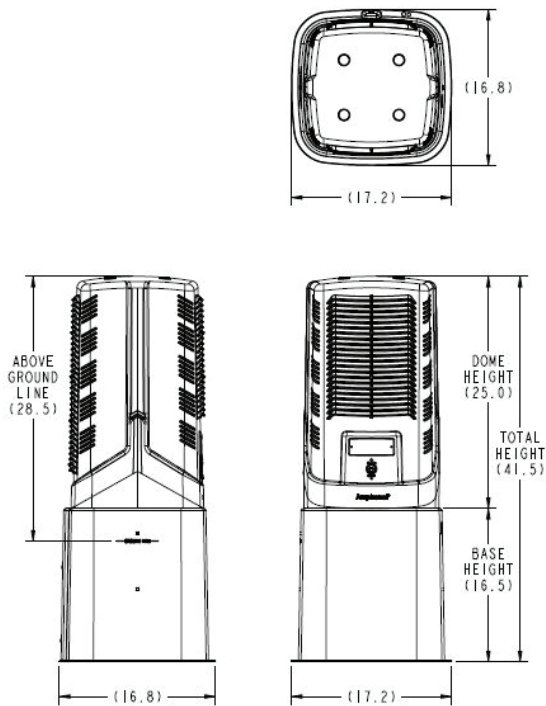

Z05 & Z06 Pedestals

Installation:

The pedestal has been designed for stability and mitigates pull-over. During installation, bury the pedestal base to the desired depth in the ground and backfill. Additionally, the pedestals come with various self-locking dome options to address specific security requirements.

Internal bracket configurations

Features:

- Secure and robust for all weather conditions with high-impact resistant UV stabilized material.
- Thermally optimized integrated vent design for reliable operation in all environments.
- Craft-friendly one-piece dome comes with a self-latching lock that slides easily into secure locking position. Temporary drop access.
- All hardware and bracket options are constructed of aluminum and stainless steel for sturdiness.
- 360° access and rectangular shape provides increased workable area.

- Telecom / FTTX
- Utility
- Wireless
- Broadband Cable

Z05 Outline Dimensions

Z06 Outline Dimensions

Z05/Z06 Bracket Options

Lock Options

Note: All dimensions are in inches

Ordering Information

ABS Part No.	Description
Z05SS07-20000BK	Z05 12"x12" Vented Pedestal, 25" self locking dome with 7/16" hex lock, light green, mounting stake
Z05SS07-20017BK	Z05 12"x12" Vented Pedestal, 25" self locking dome with 7/16" hex lock, light green, upright with dual offset fiber wrap brackets and strand C-bracket
Z05SS07-20024BK	Z05 12"x12" Vented Pedestal, 25" self locking dome with 7/16" hex lock, light green, mounting stake with strand C-Bracket
Z06SS07-20000BK	Z06 12"x12" Vented Pedestal, 30" self locking dome with 7/16" hex lock, light green, mounting stake
Z06SS07-20017BK	Z06 12"x12" Vented Pedestal, 30" self locking dome with 7/16" hex lock, light green, upright with dual offset fiber wrap brackets and strand C-bracket
Z06SS07-20024BK	Z06 12"x12" Vented Pedestal, 25" self locking dome with 7/16" hex lock, light green, mounting stake with strand C-bracket