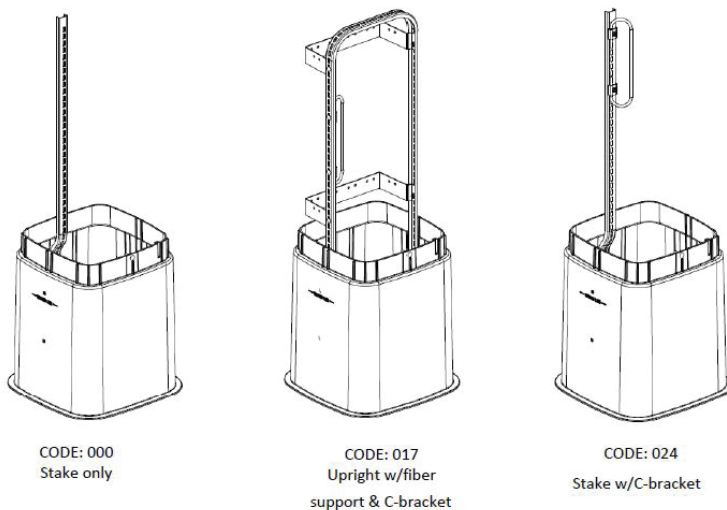

Z05 & Z06 Pedestals

Installation:

The pedestal has been designed for stability and mitigates pull-over. During installation, bury the pedestal base to the desired depth in the ground and backfill. Additionally, the pedestals come with various self-locking dome options to address specific security requirements.

Internal bracket configurations

Features:

- Secure and robust for all weather conditions with high-impact resistant UV stabilized material.
- Thermally optimized integrated vent design for reliable operation in all environments.
- Craft-friendly one-piece dome comes with a self-latching lock that slides easily into secure locking position. Temporary drop access.
- All hardware and bracket options are constructed of aluminum and stainless steel for sturdiness.
- 360° access and rectangular shape provides increased workable area.

- Telecom / FTTX
- Utility
- Wireless
- Broadband Cable

Z05 Outline Dimensions

Z06 Outline Dimensions

Z05/Z06 Bracket Options

Lock Options

Note: All dimensions are in inches

Ordering Information

ABS Part No.	Description
Z05SS07-20000BK	Z05 12"x12" Vented Pedestal, 25" self locking dome with 7/16" hex lock, light green, mounting stake
Z05SS07-20017BK	Z05 12"x12" Vented Pedestal, 25" self locking dome with 7/16" hex lock, light green, upright with dual offset fiber wrap brackets and strand C-bracket
Z05SS07-20024BK	Z05 12"x12" Vented Pedestal, 25" self locking dome with 7/16" hex lock, light green, mounting stake with strand C-Bracket
Z06SS07-20000BK	Z06 12"x12" Vented Pedestal, 30" self locking dome with 7/16" hex lock, light green, mounting stake
Z06SS07-20017BK	Z06 12"x12" Vented Pedestal, 30" self locking dome with 7/16" hex lock, light green, upright with dual offset fiber wrap brackets and strand C-bracket
Z06SS07-20024BK	Z06 12"x12" Vented Pedestal, 25" self locking dome with 7/16" hex lock, light green, mounting stake with strand C-bracket