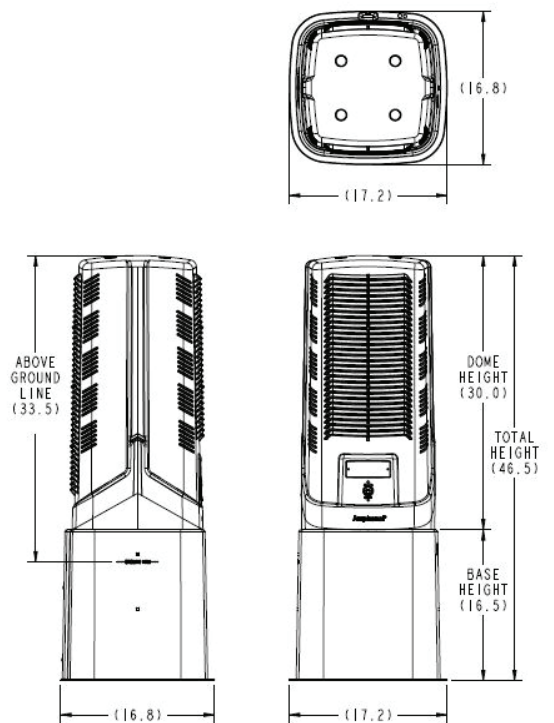

Internal bracket configurations

Features:

- Secure and robust for all weather conditions with high-impact resistant UV stabilized material.
- Thermally optimized integrated vent design for reliable operation in all environments.
- Craft-friendly one-piece dome comes with a self-latching lock that slides easily into secure locking position. Temporary drop access.
- All hardware and bracket options are constructed of aluminum and stainless steel for sturdiness.
- 360° access and rectangular shape provides increased workable area.

- Telecom / FTTX
- Utility
- Wireless
- Broadband Cable

Z05 Outline Dimensions

Z06 Outline Dimensions

Z05/Z06 Bracket Options

Lock Options

Note: All dimensions are in inches

Ordering Information

ABS Part No.	Description
Z05SS07-20000BK	Z05 12"x12" Vented Pedestal, 25" self locking dome with 7/16" hex lock, light green, mounting stake
Z05SS07-20017BK	Z05 12"x12" Vented Pedestal, 25" self locking dome with 7/16" hex lock, light green, upright with dual offset fiber wrap brackets and strand C-bracket
Z05SS07-20024BK	Z05 12"x12" Vented Pedestal, 25" self locking dome with 7/16" hex lock, light green, mounting stake with strand C-Bracket
Z06SS07-20000BK	Z06 12"x12" Vented Pedestal, 30" self locking dome with 7/16" hex lock, light green, mounting stake
Z06SS07-20017BK	Z06 12"x12" Vented Pedestal, 30" self locking dome with 7/16" hex lock, light green, upright with dual offset fiber wrap brackets and strand C-bracket
Z06SS07-20024BK	Z06 12"x12" Vented Pedestal, 25" self locking dome with 7/16" hex lock, light green, mounting stake with strand C-bracket