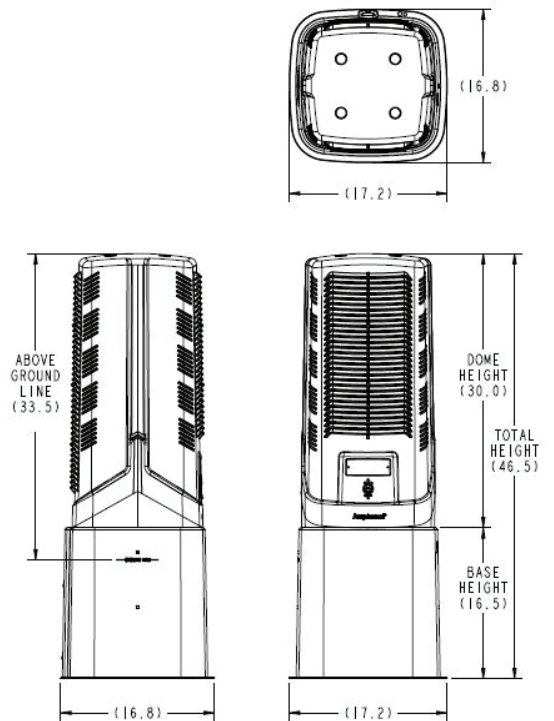

Features:

- Secure and robust for all weather conditions with high-impact resistant UV stabilized material.
- Thermally optimized integrated vent design for reliable operation in all environments.
- Craft-friendly one-piece dome comes with a self-latching lock that slides easily into secure locking position. Temporary drop access.
- All hardware and bracket options are constructed of aluminum and stainless steel for sturdiness.
- 360° access and rectangular shape provides increased workable area.

Internal bracket configurations

- Telecom / FTTX
- Utility
- Wireless
- Broadband Cable

Z05 Outline Dimensions

Z06 Outline Dimensions

Z05/Z06 Bracket Options

Lock Options

Note: All dimensions are in inches

Ordering Information

| ABS Part No. | Description |
|-----------------|--|
| Z05SS07-20000BK | Z05 12"x12" Vented Pedestal, 25" self locking dome with 7/16" hex lock, light green, mounting stake |
| Z05SS07-20017BK | Z05 12"x12" Vented Pedestal, 25" self locking dome with 7/16" hex lock, light green, upright with dual offset fiber wrap brackets and strand C-bracket |
| Z05SS07-20024BK | Z05 12"x12" Vented Pedestal, 25" self locking dome with 7/16" hex lock, light green, mounting stake with strand C-Bracket |
| Z06SS07-20000BK | Z06 12"x12" Vented Pedestal, 30" self locking dome with 7/16" hex lock, light green, mounting stake |
| Z06SS07-20017BK | Z06 12"x12" Vented Pedestal, 30" self locking dome with 7/16" hex lock, light green, upright with dual offset fiber wrap brackets and strand C-bracket |
| Z06SS07-20024BK | Z06 12"x12" Vented Pedestal, 25" self locking dome with 7/16" hex lock, light green, mounting stake with strand C-bracket |