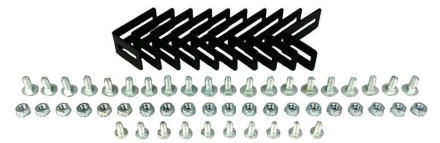

Secure

- Multiple clamping options to a variety of surfaces
- Gates overlap to securely contain cables
- Detents hold gates in closed position
- Optional latch provides a positive locking latch

Durable

- Strong, polypropylene material
- Flame extinguishing rating (UL94 V-0)
- Strong framework with high impact resistance
- Can be routed in complex paths
- Shape can be changed as needed

Other Unique Benefits

- Gates can open and close when channel is flexed
- Patented design
- Can be stretched or compressed to line up with existing holes
- Cables can exit through a hole or gates can be removed
- Easily see cables and available capacity

Fig. 1: FLX2-1FT

Fig. 2: FLX2-END-CLAMP

Fig. 3: FLX2-C-CLAMP

Fig. 4: FLX2-LATCH-10

Fig. 5: FLX2-BRKT-KIT-10

Ordering Information

CIFA No.	Description	ABS Part No.
173122	2" FLEXTRAX 6' VERTICAL CABLE MANAGER	FLX2-VCM-6FT
173123	2" FLEXTRAX 3FT DROP WITH END CLAM	FLX2-DROP-3FT
173124	2" FLEXTRAX 1' SECTION WITH CLIPS	FLX2-1FT

Accessories

173125	2" FLEXTRAX END CLAMP	FLX2-END-CLAMP
173126	2" FLEXTRAX C-CLAMP	FLX2-C-CLAMP
173127	2" FLEXTRAX LATCH (10 PACK)	FLX2-LATCH-10
173128	2" FLEXTRAX L-BRACKET HARDWARE KIT (10 PACK)	FLX2-BRKT-KIT-10