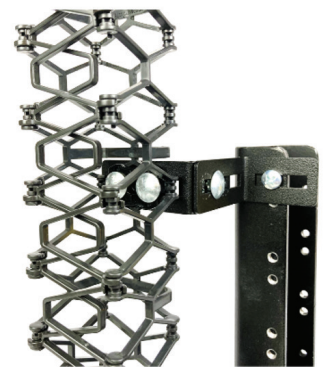

Secure

- Multiple clamping options to a variety of surfaces
- Gates overlap to securely contain cables
- Detents hold gates in closed position
- Optional latch provides a positive locking latch

Durable

- Strong, polypropylene material
- Flame extinguishing rating (UL94 V-0)
- Strong framework with high impact resistance
- Can be routed in complex paths
- Shape can be changed as needed

Other Unique Benefits

- Gates can open and close when channel is flexed
- Patented design
- Can be stretched or compressed to line up with existing holes
- Cables can exit through a hole or gates can be removed
- Easily see cables and available capacity

Fig. 1: FLX2-1FT

Fig. 2: FLX2-END-CLAMP

Fig. 3: FLX2-C-CLAMP

Fig. 4: FLX2-LATCH-10

Fig. 5: FLX2-BRKT-KIT-10

Ordering Information

CIFA No.	Description	ABS Part No.
173122	2" FLEXTRAX 6' VERTICAL CABLE MANAGER	FLX2-VCM-6FT
173123	2" FLEXTRAX 3FT DROP WITH END CLAM	FLX2-DROP-3FT
173124	2" FLEXTRAX 1' SECTION WITH CLIPS	FLX2-1FT

Accessories

173125	2" FLEXTRAX END CLAMP	FLX2-END-CLAMP
173126	2" FLEXTRAX C-CLAMP	FLX2-C-CLAMP
173127	2" FLEXTRAX LATCH (10 PACK)	FLX2-LATCH-10
173128	2" FLEXTRAX L-BRACKET HARDWARE KIT (10 PACK)	FLX2-BRKT-KIT-10