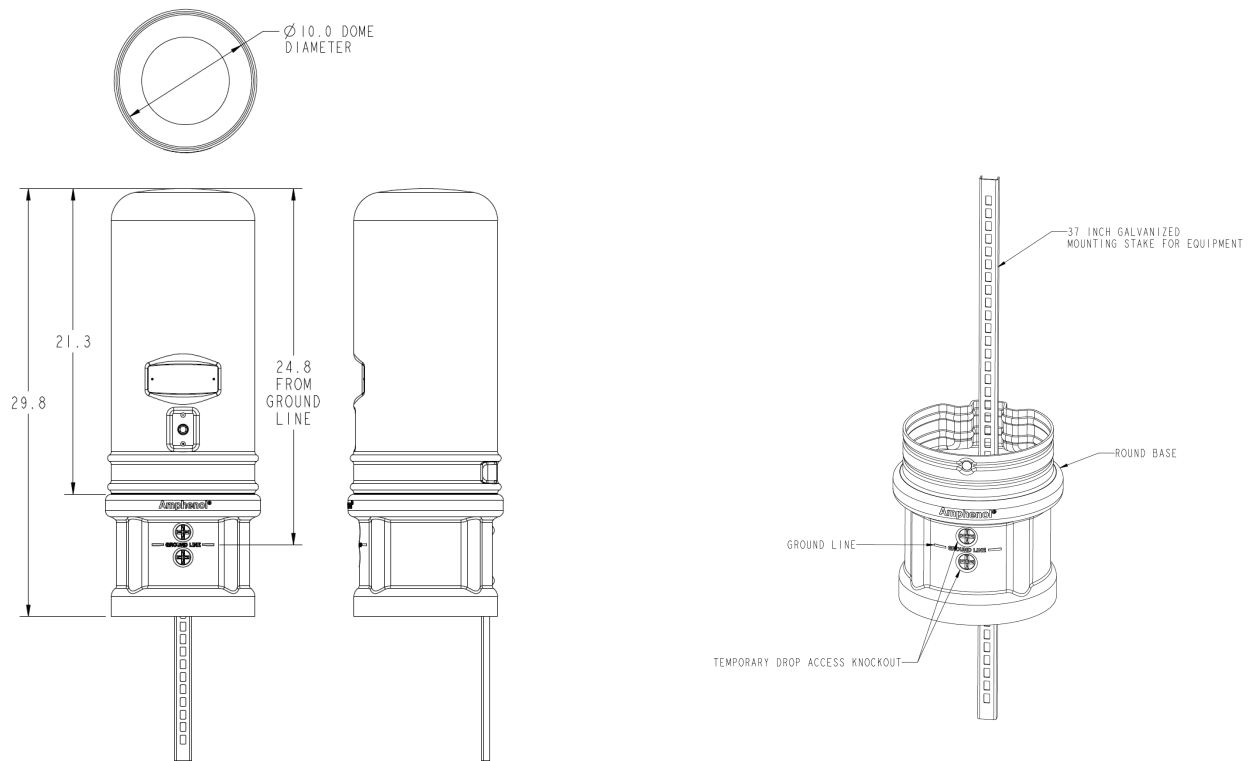

Drop Access Pedestal for Directional Taps, Line Splitters and Fiber Terminals

Amphenol R02 Round Profile Non-Louvered Vertical Pedestal provides mounting facilities and security for fiber taps and RF passive components used in today's Fiber-to-the-Home or coaxial based access networks. The pedestal is engineered for installation with the integrated galvanized equipment mounting stake. Various access networking equipment can be affixed directly to the slotted thru-hole provisions integrated into the equipment mounting stake.

The R02 pedestal has a round profile dome which is self-latching for reduced chance of being left unlocked. The depth of the dome provides sufficient clearance to support the bend radius of fiber drops exiting a fiber terminal or coax drop cables exiting the RF directional tap. The dome's height provides ample space for stacked interconnected directional taps with splitters and directional coupler housings in a single pedestal. These pedestals are molded from a polyethylene resin specifically designed for outside plant environments, resisting impact, ultraviolet and environmental degradation.

R02 Series

Product Features

- Molded of polyethylene (PE) with ultraviolet U/V inhibitors to provide impact resistance, color stability and long-life
- Housing color is light or dark green
- Self-latching, dome locking system reduces unlocked pedestals and unwanted access
- Hex-head or P-key locking bolt options
- Galvanized equipment mounting stake
- Molded-in ground line for consistent installations
- Temporary drop access features

Specifications

Color	Light Green - Option #2 Dark Green - Option #4	
Lock	HEX (option SS07) 	P-Key (option SCCP) 
Cover Dimensions	10" dia. X 21" H	
Overall Dimensions	10" dia. X 30" H	

Option 000
Equipment Mounting Stake