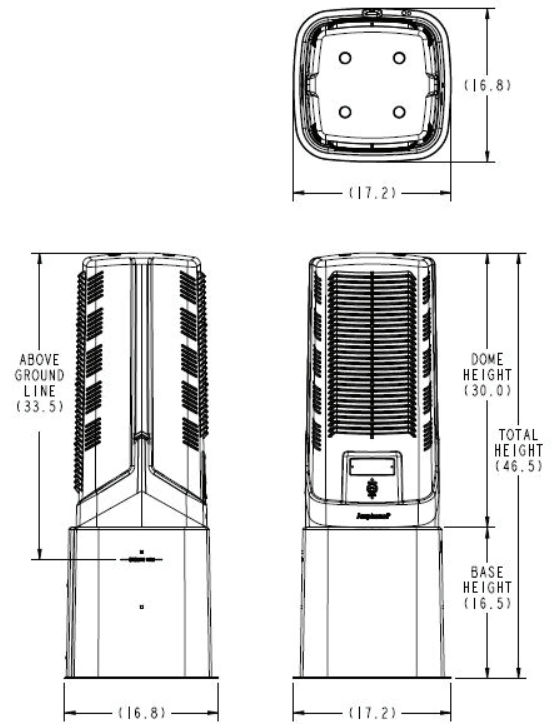

- Telecom / FTTX
- Utility
- Wireless
- Broadband Cable

Well vented / 360° access

Internal bracket configurations

**Z05 Outline Dimensions**  
all dimensions are in inches

**Z06 Outline Dimensions**  
all dimensions are in inches

**Z05/Z06 Bracket Options**

**Lock Options**

CODE: 000  
Stake only

CODE: 017  
Upright w/fiber  
support & C-bracket

CODE: 024  
Stake w/C-bracket

SS07  
7/16" Hex

## Ordering Information

| CIFA No | Description  | ABS Part No.     |
|---------|--|------------------|
| 307280  | Z05 Series 12x12x25" Vented Vertical Pedestal, hex head lock, light green, stake with "C" strand bracket | Z05SS07-200024BK |
| 307281  | Z05 Series 12x12x25" Vented Vertical Pedestal, hex head lock, dark green, stake with "C" strand bracket  | Z05SS07-400024BK |
| 307282  | Z06 Series 12x12x30" Vented Vertical Pedestal, hex head lock, light green, stake with "C" strand bracket | Z06SS07-200024BK |
| 307283  | Z06 Series 12x12x30" Vented Vertical Pedestal, hex head lock, dark green, stake with "C" strand bracket  | Z06SS07-400024BK |