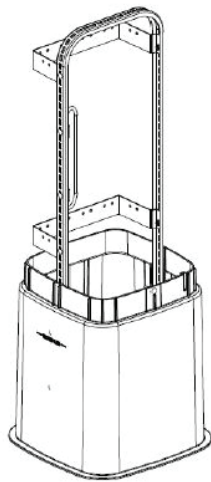

## Product Features

- Secure and robust for all weather conditions with high-impact resistant UV stabilized material.
- Thermally optimized integrated vent design for reliable operation in all environments.
- Craft-friendly one-piece dome comes with a self-latching lock that slides easily into secure locking position. Temporary drop access.
- All hardware and bracket options are constructed of aluminum and stainless steel for sturdiness.
- 360° access and rectangular shape provides increased workable area.

- Telecom / FTTX
- Utility
- Wireless
- Broadband Cable

Well vented / 360° access

Internal bracket configurations

**Z05 Outline Dimensions**  
all dimensions are in inches

**Z06 Outline Dimensions**  
all dimensions are in inches

**Z05/Z06 Bracket Options**

**Lock Options**

CODE: 000  
Stake only

CODE: 017  
Upright w/fiber  
support & C-bracket

CODE: 024  
Stake w/C-bracket

SS07  
7/16" Hex

## Ordering Information

| CIFA No | Description  | ABS Part No.     |
|---------|--|------------------|
| 307280  | Z05 Series 12x12x25" Vented Vertical Pedestal, hex head lock, light green, stake with "C" strand bracket | Z05SS07-200024BK |
| 307281  | Z05 Series 12x12x25" Vented Vertical Pedestal, hex head lock, dark green, stake with "C" strand bracket  | Z05SS07-400024BK |
| 307282  | Z06 Series 12x12x30" Vented Vertical Pedestal, hex head lock, light green, stake with "C" strand bracket | Z06SS07-200024BK |
| 307283  | Z06 Series 12x12x30" Vented Vertical Pedestal, hex head lock, dark green, stake with "C" strand bracket  | Z06SS07-400024BK |