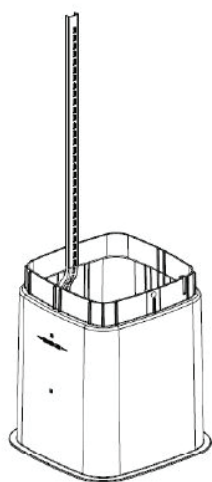

## Product Features

- Secure and robust for all weather conditions with high-impact resistant UV stabilized material.
- Thermally optimized integrated vent design for reliable operation in all environments.
- Craft-friendly one-piece dome comes with a self-latching lock that slides easily into secure locking position. Temporary drop access.
- All hardware and bracket options are constructed of aluminum and stainless steel for sturdiness.
- 360° access and rectangular shape provides increased workable area.

- Telecom / FTTX
- Utility
- Wireless
- Broadband Cable

Well vented / 360° access

Internal bracket configurations

**Z05 Outline Dimensions**  
all dimensions are in inches

**Z06 Outline Dimensions**  
all dimensions are in inches

**Z05/Z06 Bracket Options**

**Lock Options**

CODE: 000  
Stake only

CODE: 017  
Upright w/fiber  
support & C-bracket

CODE: 024  
Stake w/C-bracket

SS07  
7/16" Hex

## Ordering Information

| CIFA No | Description  | ABS Part No.     |
|---------|--|------------------|
| 307280  | Z05 Series 12x12x25" Vented Vertical Pedestal, hex head lock, light green, stake with "C" strand bracket | Z05SS07-200024BK |
| 307281  | Z05 Series 12x12x25" Vented Vertical Pedestal, hex head lock, dark green, stake with "C" strand bracket  | Z05SS07-400024BK |
| 307282  | Z06 Series 12x12x30" Vented Vertical Pedestal, hex head lock, light green, stake with "C" strand bracket | Z06SS07-200024BK |
| 307283  | Z06 Series 12x12x30" Vented Vertical Pedestal, hex head lock, dark green, stake with "C" strand bracket  | Z06SS07-400024BK |