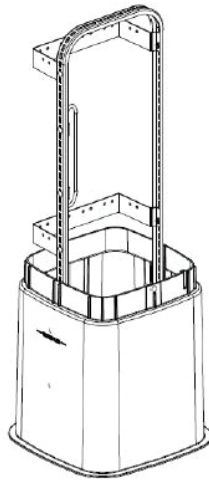

## Features:

- Secure and robust for all weather conditions with high-impact resistant UV stabilized material.
- Thermally optimized integrated vent design for reliable operation in all environments.
- Craft-friendly one-piece dome comes with a self-latching lock that slides easily into secure locking position. Temporary drop access.
- All hardware and bracket options are constructed of aluminum and stainless steel for sturdiness.
- 360° access and rectangular shape provides increased workable area.

- Telecom / FTTX
- Utility
- Wireless
- Broadband Cable

Well vented / 360° access

Internal bracket configurations

**Z05 Outline Dimensions**  
all dimensions are in inches

**Z06 Outline Dimensions**  
all dimensions are in inches

**Z05/Z06 Bracket Options**

**Lock Options**

CODE: 000  
Stake only

CODE: 017  
Upright w/fiber  
support & C-bracket

CODE: 024  
Stake w/C-bracket

SS07  
7/16" Hex

## Ordering Information

| CIFA No | Description  | ABS Part No.     |
|---------|--|------------------|
| 307280  | Z05 Series 12x12x25" Vented Vertical Pedestal, hex head lock, light green, stake with "C" strand bracket | Z05SS07-200024BK |
| 307281  | Z05 Series 12x12x25" Vented Vertical Pedestal, hex head lock, dark green, stake with "C" strand bracket  | Z05SS07-400024BK |
| 307282  | Z06 Series 12x12x30" Vented Vertical Pedestal, hex head lock, light green, stake with "C" strand bracket | Z06SS07-200024BK |
| 307283  | Z06 Series 12x12x30" Vented Vertical Pedestal, hex head lock, dark green, stake with "C" strand bracket  | Z06SS07-400024BK |