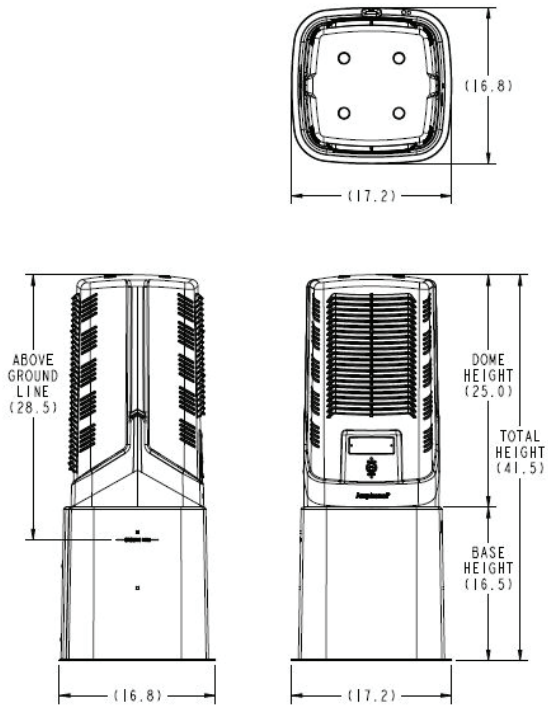

- Telecom / FTTX
- Utility
- Wireless
- Broadband Cable

Well vented / 360° access

Internal bracket configurations

**Z05 Outline Dimensions**  
all dimensions are in inches

**Z06 Outline Dimensions**  
all dimensions are in inches

**Z05/Z06 Bracket Options**

**Lock Options**

CODE: 000  
Stake only

CODE: 017  
Upright w/fiber  
support & C-bracket

CODE: 024  
Stake w/C-bracket

SS07  
7/16" Hex

## Ordering Information

| CIFA No | Description  | ABS Part No.     |
|---------|--|------------------|
| 307280  | Z05 Series 12x12x25" Vented Vertical Pedestal, hex head lock, light green, stake with "C" strand bracket | Z05SS07-200024BK |
| 307281  | Z05 Series 12x12x25" Vented Vertical Pedestal, hex head lock, dark green, stake with "C" strand bracket  | Z05SS07-400024BK |
| 307282  | Z06 Series 12x12x30" Vented Vertical Pedestal, hex head lock, light green, stake with "C" strand bracket | Z06SS07-200024BK |
| 307283  | Z06 Series 12x12x30" Vented Vertical Pedestal, hex head lock, dark green, stake with "C" strand bracket  | Z06SS07-400024BK |