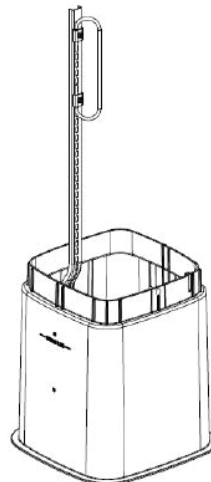

## Product Features

- Secure and robust for all weather conditions with high-impact resistant UV stabilized material.
- Thermally optimized integrated vent design for reliable operation in all environments.
- Craft-friendly one-piece dome comes with a self-latching lock that slides easily into secure locking position. Temporary drop access.
- All hardware and bracket options are constructed of aluminum and stainless steel for sturdiness.
- 360° access and rectangular shape provides increased workable area.

- Telecom / FTTX
- Utility
- Wireless
- Broadband Cable

Well vented / 360° access

Internal bracket configurations

**Z05 Outline Dimensions**  
all dimensions are in inches

**Z06 Outline Dimensions**  
all dimensions are in inches

**Z05/Z06 Bracket Options**

**Lock Options**

CODE: 000  
Stake only

CODE: 017  
Upright w/fiber  
support & C-bracket

CODE: 024  
Stake w/C-bracket

SS07  
7/16" Hex

## Ordering Information

| CIFA No | Description  | ABS Part No.     |
|---------|--|------------------|
| 307280  | Z05 Series 12x12x25" Vented Vertical Pedestal, hex head lock, light green, stake with "C" strand bracket | Z05SS07-200024BK |
| 307281  | Z05 Series 12x12x25" Vented Vertical Pedestal, hex head lock, dark green, stake with "C" strand bracket  | Z05SS07-400024BK |
| 307282  | Z06 Series 12x12x30" Vented Vertical Pedestal, hex head lock, light green, stake with "C" strand bracket | Z06SS07-200024BK |
| 307283  | Z06 Series 12x12x30" Vented Vertical Pedestal, hex head lock, dark green, stake with "C" strand bracket  | Z06SS07-400024BK |