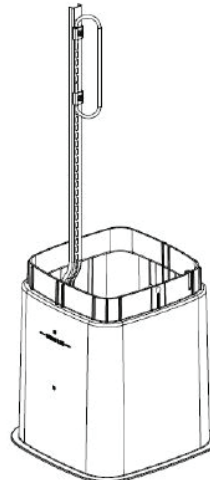

## Features:

- Secure and robust for all weather conditions with high-impact resistant UV stabilized material.
- Thermally optimized integrated vent design for reliable operation in all environments.
- Craft-friendly one-piece dome comes with a self-latching lock that slides easily into secure locking position. Temporary drop access.
- All hardware and bracket options are constructed of aluminum and stainless steel for sturdiness.
- 360° access and rectangular shape provides increased workable area.

- Telecom / FTTX
- Utility
- Wireless
- Broadband Cable

Well vented / 360° access

Internal bracket configurations

**Z05 Outline Dimensions**  
all dimensions are in inches

**Z06 Outline Dimensions**  
all dimensions are in inches

**Z05/Z06 Bracket Options**

**Lock Options**

CODE: 000  
Stake only

CODE: 017  
Upright w/fiber  
support & C-bracket

CODE: 024  
Stake w/C-bracket

SS07  
7/16" Hex

## Ordering Information

| CIFA No | Description  | ABS Part No.     |
|---------|--|------------------|
| 307280  | Z05 Series 12x12x25" Vented Vertical Pedestal, hex head lock, light green, stake with "C" strand bracket | Z05SS07-200024BK |
| 307281  | Z05 Series 12x12x25" Vented Vertical Pedestal, hex head lock, dark green, stake with "C" strand bracket  | Z05SS07-400024BK |
| 307282  | Z06 Series 12x12x30" Vented Vertical Pedestal, hex head lock, light green, stake with "C" strand bracket | Z06SS07-200024BK |
| 307283  | Z06 Series 12x12x30" Vented Vertical Pedestal, hex head lock, dark green, stake with "C" strand bracket  | Z06SS07-400024BK |