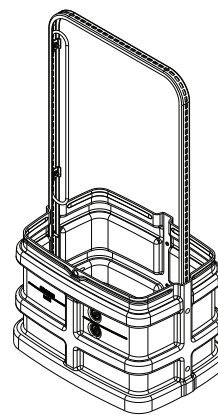

The pedestals are molded from a HDPE resin designed for outside plant environments, resisting impact, UV rays, and environmental degradation.

The pedestal is available with both un-vented and vented domes for use with both active or passive components. Terminals and network access equipment can be attached to a strand C-bracket or directly to the slotted thru-hole provisions integrated into the equipment mounting stake.

## Bracket Options:

Bracketry code -000

Bracketry code -012

Bracketry code -003

Bracketry code -011

**Dimensional View**

All dimensions in inches.

**Ordering Information:**

ABS Part Number	Description	Pallet Qty
B07SS07-20000BK	14"x 20" Non-vented vertical pedestal, 32 dome with self-latching 7/16" hex lock, equipment mounting stake, light green	6
B07SS07-20011BK	14"x 20" Non-vented vertical pedestal, 32" dome with self-latching 7/16" hex lock, upright with C-strand bracket, light green	6
B07SS07V20011BK	14"x 20" Vented vertical Pedestal, 32" dome with self-latching 7/16" hex lock, Upright with C-strand bracket, light green	6
B07SS07-20012BK	14"x 20" Non-vented vertical pedestal, 32" dome with self-latching 7/16" hex lock, terminal mounting bracket for FSDC/OFDC/OTE, light green	6
B07SS07-20003BK	14"x20" Non-vented vertical pedestal, 32" dome with self-latching 7/16" hex lock, upright bracket, light green	6
B07SS07-20073BK	14"x20" Non-vented vertical pedestal, 32" dome with self-latching 7/16" hex lock, upright with dome closure bracket, light green	6