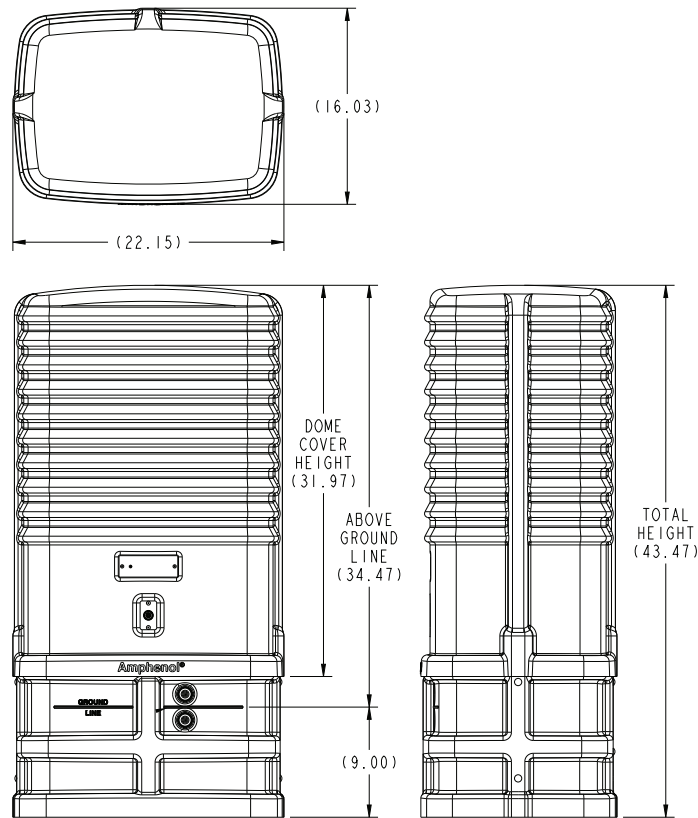

## Bracket Options:

Bracketry code -000

Bracketry code -012

Bracketry code -003

Bracketry code -011

**Dimensional View**

All dimensions in inches.

**Ordering Information:**

ABS Part Number	Description	Pallet Qty
B07SS07-20000BK	14"x 20" Non-vented vertical pedestal, 32 dome with self-latching 7/16" hex lock, equipment mounting stake, light green	6
B07SS07-20011BK	14"x 20" Non-vented vertical pedestal, 32" dome with self-latching 7/16" hex lock, upright with C-strand bracket, light green	6
B07SS07V20011BK	14"x 20" Vented vertical Pedestal, 32" dome with self-latching 7/16" hex lock, Upright with C-strand bracket, light green	6
B07SS07-20012BK	14"x 20" Non-vented vertical pedestal, 32" dome with self-latching 7/16" hex lock, terminal mounting bracket for FSDC/OFDC/OTE, light green	6
B07SS07-20003BK	14"x20" Non-vented vertical pedestal, 32" dome with self-latching 7/16" hex lock, upright bracket, light green	6
B07SS07-20073BK	14"x20" Non-vented vertical pedestal, 32" dome with self-latching 7/16" hex lock, upright with dome closure bracket, light green	6