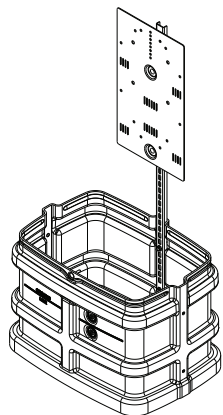

Amphenol's B07 vertical broadband pedestal provides an environmental protective housing for passive or active coax or fiber networks. The B07 has a 14"x20" internal usable area and sits between the B06 and CMPH-75 series pedestals in terms of size.

The pedestals are molded from a HDPE resin designed for outside plant environments, resisting impact, UV rays, and environmental degradation.

The pedestal is available with both un-vented and vented domes for use with both active or passive components. Terminals and network access equipment can be attached to a strand C-bracket or directly to the slotted thru-hole provisions integrated into the equipment mounting stake.

## Features:

- Molded with UV-stabilized HDPE to provide impact resistance, color, stability and long life
- Self-latching dome locking system 7/16" hex head bolt reduces unlocked pedestals and unwanted access
- Molded in ground line for consistent installations
- Temporary drop access
- Vented and un-vented domes for active or passive equipment

## Bracket Options:

Bracketry code -000

Bracketry code -012

Bracketry code -003

Bracketry code -011

**Dimensional View**

All dimensions in inches.

**Ordering Information:**