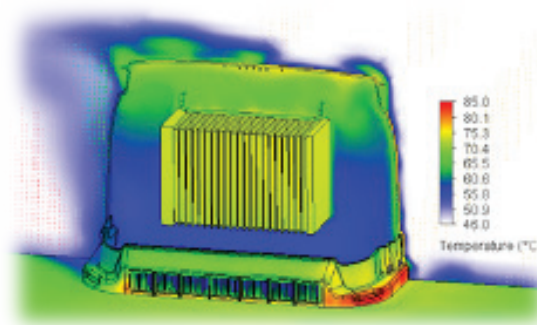

Thermal Performance:

Amphenol conducts advanced thermal modeling during design, and conducts actual device testing in Z08 pedestals to validate passive heat dissipation to TIA 487-GR-CORE standard.