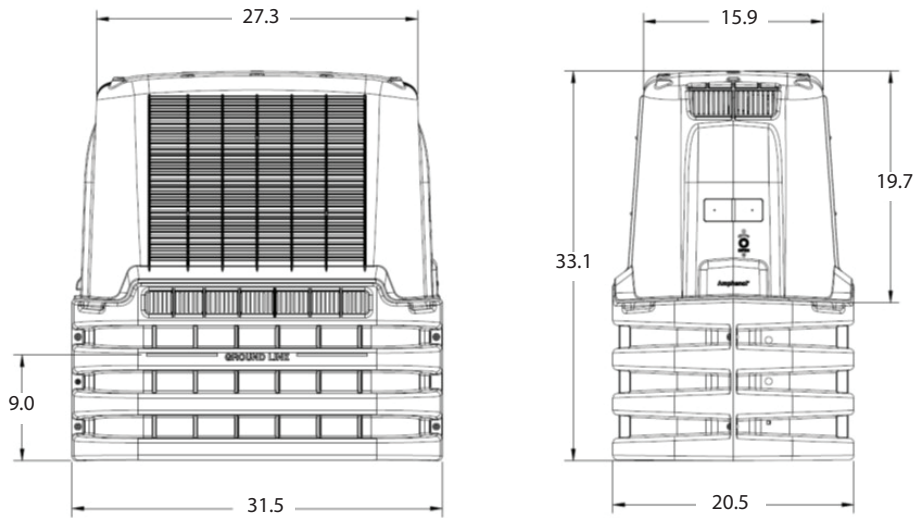

The Z08 is available in light green or dark green domes with a black base. The units feature a self-latching 7/16" hex head bolt. They come with a low profile upright and hanger bracket for easy attachment of active devices along with passive devices.

Dimensions Views:

All measurements in inches.

Ordering Information:

ABS Part No.	Description	Skid Qty
Z08SS07-20002BK	28L" x16"W x20"H dome super vented low profile pedestal with AMP bracketry, light green dome, black base	6
Z08SS07-40002BK	28L" x16"W x20"H dome super vented low profile pedestal with AMP bracketry, dark green dome, black base	6