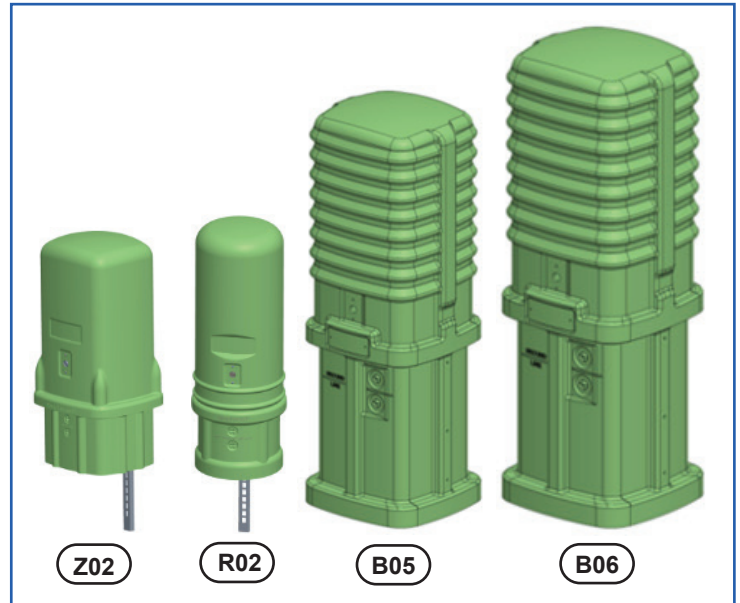

Broadband Subscriber Access Pedestals

Amphenol's line of Broadband Subscriber Access pedestals provide mounting and security for fiber taps, RF taps and line passives and larger fiber terminals found in today's Fiber-to-the-Home or coaxial based access networks.

Each pedestal is available in three colors, including light green, dark green and beige. The hex-head self-locking dome provides added protection against open enclosures. The Z02 and R02 include integrated equipment mounting stakes which allows the equipment to be secured directly to the stake. The bases on the B-series pedestals are self-supporting. The B-series incorporates a rear positioned equipping mounting stake and allows equipment to be secured directly to the stake.

All the pedestals are constructed from a polyethylene resin specifically designed for outside plant environments, resisting impact, ultraviolet and environmental degradation.

Product Features

- Molded of polyethylene (PE) with ultraviolet (U/V) inhibitors to provide color stability, impact resistance, and long-life
- Housing colors: light green, dark green and beige
- Self-latching, dome locking system reduces unlocked pedestals and unwanted access
- Hex-head locking bolt for use with standard 7/16" CAN or terminal wrench
- Molded-in ground line for consistent installations
- Temporary drop access feature

Specifications

Color	Light Green – Option #2 Dark Green – Option #4 Beige – Option #3
Lock	HEX (option SS07) 
Cover Dimensions	<ul style="list-style-type: none"> • Z02 13" X 12" X 19"H • R02 10" dia. X 21"H • B06 Series 12" X 12" X 30" H • B05 Series 12" X 12" X 24" H
Overall Dimensions	<ul style="list-style-type: none"> • Z02 13" X 12" X 26"H • R02 10" dia" x 30"H • B06 Series 14" X 14" X 47" H • B05 Series 14" X 14" X 40" H