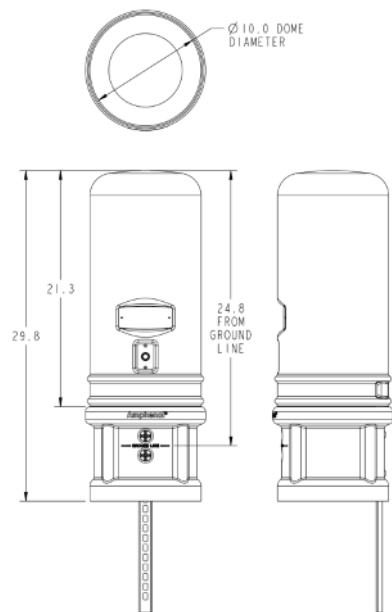

Specifications

Color	Light Green – Option #2 Dark Green – Option #4 Beige – Option #3
Lock	HEX (option SS07) 
Cover Dimensions	<ul style="list-style-type: none"> • Z02 13" X 12" X 19"H • R02 10" dia. X 21"H • B06 Series 12" X 12" X 30" H • B05 Series 12" X 12" X 24" H
Overall Dimensions	<ul style="list-style-type: none"> • Z02 13" X 12" X 26"H • R02 10" dia" x 30"H • B06 Series 14" X 14" X 47" H • B05 Series 14" X 14" X 40" H

Z02 TAP/Fiber Terminal Pedestal

Z02 Internal Bracket
Option 000

Z02 Dimensions

R02 TAP/Fiber Terminal Pedestal – Round Profile

R02 Internal Bracket
Option 000

R02 Dimensions

B06 TAP with Splice Pedestal - Tall Dome