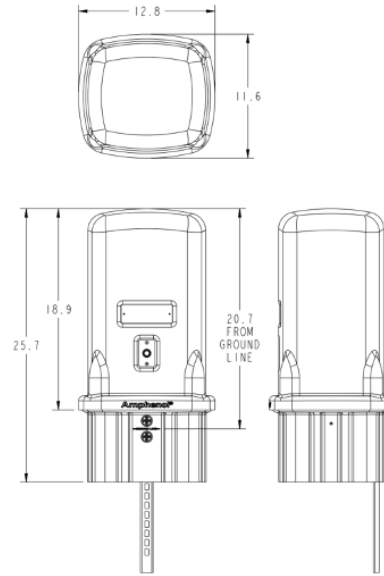

Each pedestal is available in three colors, including light green, dark green and beige. The hex-head self-locking dome provides added protection against open enclosures. The Z02 and R02 include integrated equipment mounting stakes which allows the equipment to be secured directly to the stake. The bases on the B-series pedestals are self-supporting. The B-series incorporates a rear positioned equipping mounting stake and allows equipment to be secured directly to the stake.

Specifications

Color	Light Green – Option #2 Dark Green – Option #4 Beige – Option #3
Lock	HEX (option SS07) 
Cover Dimensions	<ul style="list-style-type: none"> • Z02 13" X 12" X 19"H • R02 10" dia. X 21"H • B06 Series 12" X 12" X 30" H • B05 Series 12" X 12" X 24" H
Overall Dimensions	<ul style="list-style-type: none"> • Z02 13" X 12" X 26"H • R02 10" dia" x 30"H • B06 Series 14" X 14" X 47" H • B05 Series 14" X 14" X 40" H

Z02 TAP/Fiber Terminal Pedestal

Z02 Internal Bracket
Option 000

Z02 Dimensions

R02 TAP/Fiber Terminal Pedestal – Round Profile

R02 Internal Bracket
Option 000

R02 Dimensions

B06 TAP with Splice Pedestal - Tall Dome