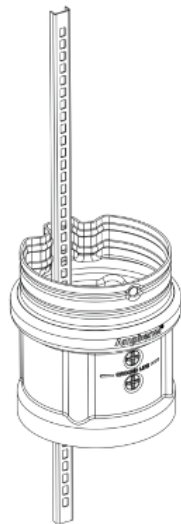

Z02 TAP/Fiber Terminal Pedestal

Z02 Internal Bracket
Option 000

Z02 Dimensions

R02 TAP/Fiber Terminal Pedestal – Round Profile

R02 Internal Bracket
Option 000

R02 Dimensions

B06 TAP with Splice Pedestal - Tall Dome