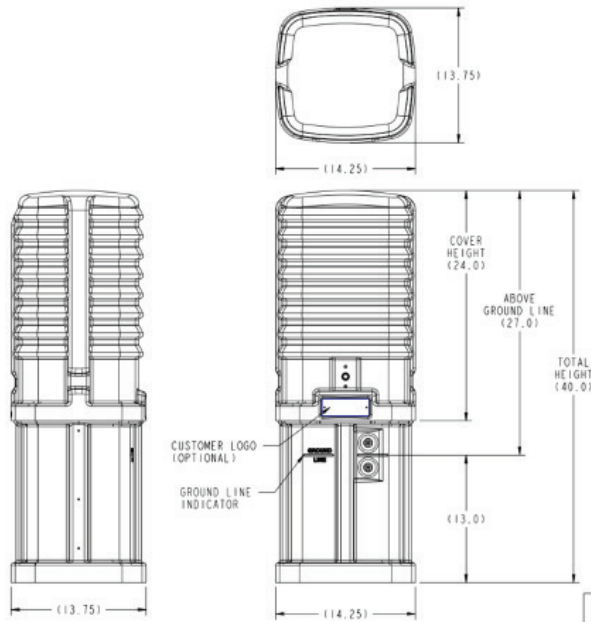

**B06 Internal Bracket
Option 000**

B06 Dimensions

B05 TAP with Splice Pedestal - Short Dome

**B05 Internal Bracket
Option 000**

B05 Dimensions

Ordering Informations

ABS Part Number	Description
Z02 Series	
Z02SS07-21000BK	TAP/FIBER TERMINAL PEDESTAL, 10X10X25, LIGHT GREEN, HEX HEAD SELF-LATCHING DOME, EQUIPMENT MOUNTING STAKE
Z02SS07-31000BK	TAP/FIBER TERMINAL PEDESTAL, 10X10X25, BEIGE, HEX HEAD SELF-LATCHING DOME, EQUIPMENT MOUNTING STAKE
Z02SS07-41000BK	TAP/FIBER TERMINAL PEDESTAL, 10X10X25, DARK GREEN, HEX HEAD SELF-LATCHING DOME, EQUIPMENT MOUNTING STAKE
R02 Series	
R02SS07-21000BK	TAP/FIBER TERMINAL PEDESTAL, 10X22 ROUND, LIGHT GREEN, HEX HEAD SELF-LATCHING DOME, EQUIPMENT MOUNTING STAKE
R02SS07-31000BK	TAP/FIBER TERMINAL PEDESTAL, 10X22 ROUND, BEIGE, HEX HEAD SELF-LATCHING DOME, EQUIPMENT MOUNTING STAKE
R02SS07-41000BK	TAP/FIBER TERMINAL PEDESTAL, 10X22 ROUND, DARK GREEN, HEX HEAD SELF-LATCHING DOME, EQUIPMENT MOUNTING STAKE
B05 Series	
B05SS07-20000BK	TAP WITH SPLICING PEDESTAL, 12X12X25, LIGHT GREEN, HEX HEAD SELF-LATCHING DOME, EQUIPMENT MOUNTING BRACKET
B05SS07-30000BK	TAP WITH SPLICING PEDESTAL, 12X12X25, BEIGE, HEX HEAD SELF-LATCHING DOME, EQUIPMENT MOUNTING BRACKET
B05SS07-40000BK	TAP WITH SPLICING PEDESTAL, 12X12X25, DARK GREEN, HEX HEAD SELF-LATCHING DOME, EQUIPMENT MOUNTING BRACKET
B05SS07-20017BK	TAP/ACTIVE SPICKING PEDESTAL, 12X12X25, LIGHT GREEN, HEX HEAD SELF-LATCHING DOME, VENTED, MOUNTING BRACKET WITH FIBER BRACKETS AND "C" STRAND BRACKET
B06 Series	
B06SS07-20000BK	TAP WITH SPLICING PEDESTAL, 12X12X32, LIGHT GREEN, HEX HEAD SELF-LATCHING DOME, EQUIPMENT MOUNTING BRACKET
B06SS07-30000BK	TAP WITH SPLICING PEDESTAL, 12X12X32, BEIGE, HEX HEAD SELF-LATCHING DOME, EQUIPMENT MOUNTING BRACKET
B06SS07-40000BK	TAP WITH SPLICING PEDESTAL, 12X12X32, DARK GREEN, HEX HEAD SELF-LATCHING DOME, EQUIPMENT MOUNTING BRACKET
B06SS07-20017BK	TAP/ACTIVE SPLICING PEDESTAL, 12X12X32, LIGHT GREEN, HEX HEAD SELF-LATCHING DOME, VENTED MOUNTING BRACKET WITH FIBER BRACKETS AND "C" STRAND BRACKET