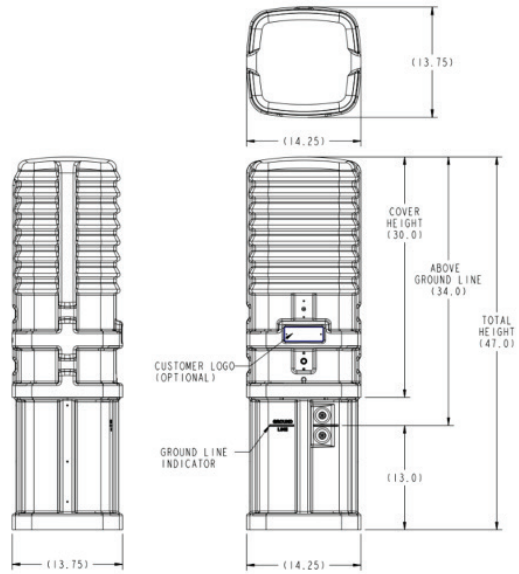

B06 Dimensions

B05 TAP with Splice Pedestal - Short Dome