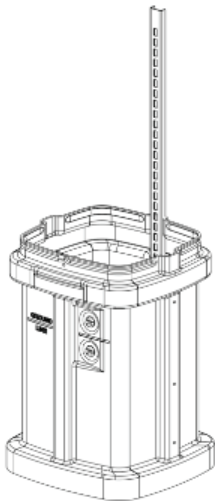

**B05 Internal Bracket
Option 000**